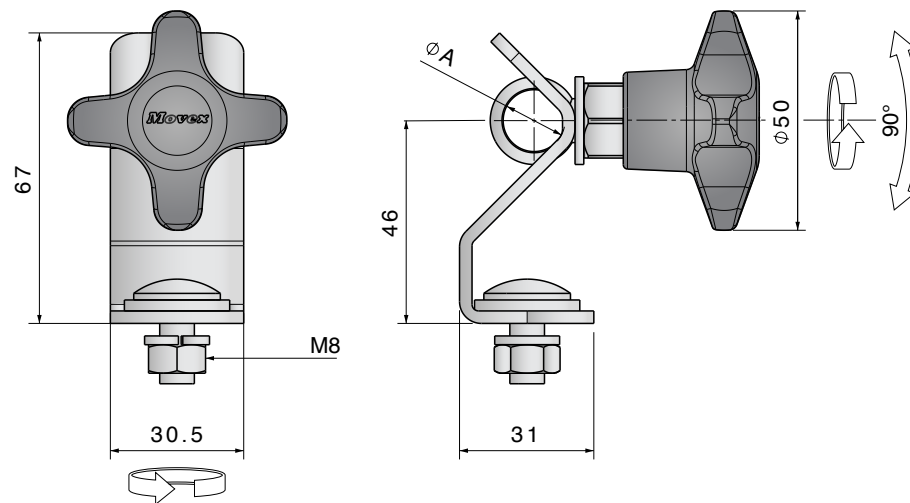

SIDE GUIDE BRACKETS

STAINLESS STEEL - SWIVEL

Height 28 mm

Plastic knob

| Part | Article-Nr. | ØA | B |
|------|-------------|----------------|------|
| 398 | 39845 | 12-13 (1/2 in) | 29 |
| 398 | 39846 | 14 | 27,5 |
| 398 | 39847 | 16 (5/8 in) | 26 |

SIDE GUIDE BRACKETS

STAINLESS STEEL - SWIVEL

Height 46 mm

Material:

- Body in stainless steel AISI 304
- Washer in stainless steel AISI 304
- Fixing system customizable

Advantages:

- Hygienic design
- High temperature resistant
- Corrosion resistant
- Easy to install

Dimensions expressed in millimeter

Stainless steel knob

| Part | Article-Nr. | ϕA |
|------|-------------|----------------|
| 398 | 39855SK | 12-13 (1/2 in) |
| 398 | 39856SK | 14 |
| 398 | 39857SK | 16 (5/8 in) |

SIDE GUIDE BRACKETS

STAINLESS STEEL - SWIVEL

Height 46 mm

Plastic knob

| Part | Article-Nr. | ØA |
|------|-------------|----------------|
| 398 | 39855 | 12-13 (1/2 in) |
| 398 | 39856 | 14 |
| 398 | 39857 | 16 (5/8 in) |