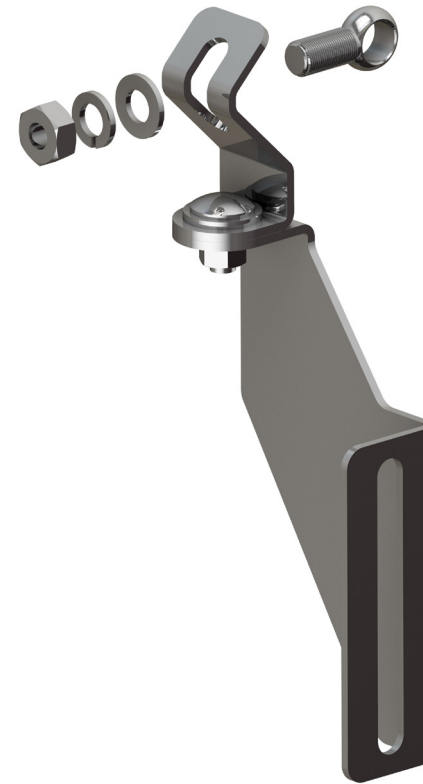

SIDE GUIDE BRACKETS

STAINLESS STEEL

Width 87 mm – Height 97 mm

Plastic knob

| Part | Article-Nr. | ØA |
|------|-------------|----------------|
| 398 | 39850 | 12-13 (1/2 in) |
| 398 | 39851 | 14 |
| 398 | 39852 | 16 (5/8 in) |

Stainless steel nut

| Part | Article-Nr. | ØA |
|------|-------------|----------------|
| 398 | 39850S | 12-13 (1/2 in) |
| 398 | 39851S | 14 |
| 398 | 39852S | 16 (5/8 in) |

SIDE GUIDE BRACKETS

STAINLESS STEEL - SWIVEL