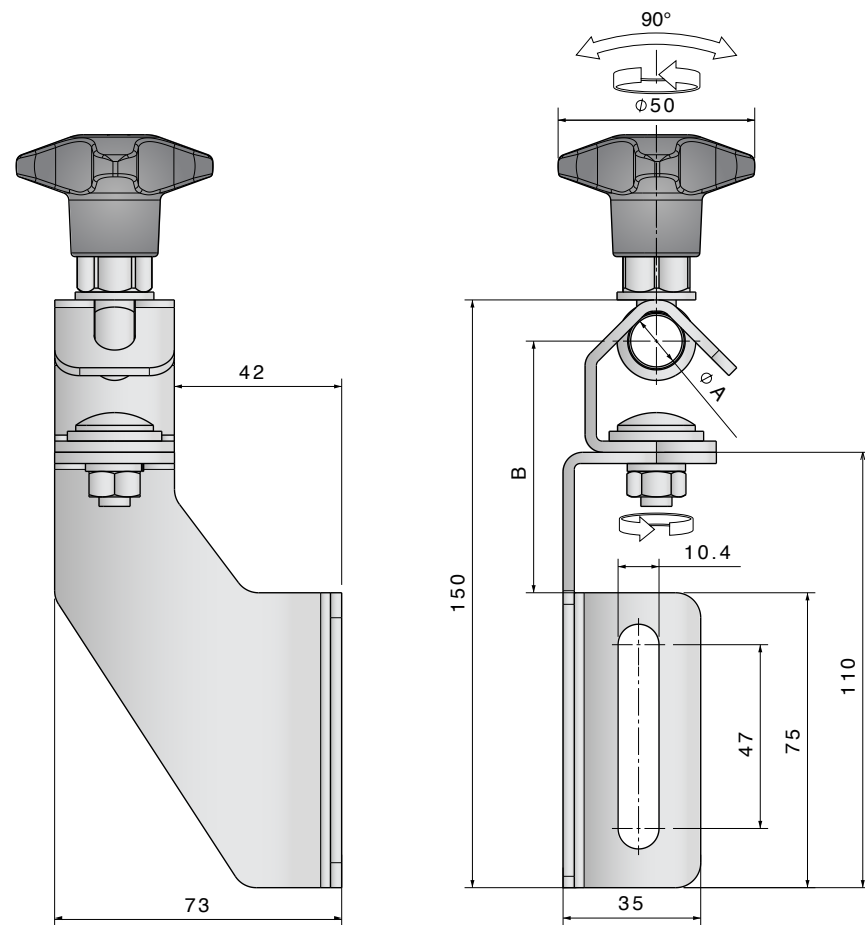

SIDE GUIDE BRACKETS

STAINLESS STEEL

Width 94 mm – Height 97 mm

Plastic knob

| Part | Article-Nr. | ØA |
|------|-------------|----------------|
| 398 | 39830 | 12-13 (1/2 in) |
| 398 | 39831 | 14 |
| 398 | 39832 | 16 (5/8 in) |

Stainless steel nut

| Part | Article-Nr. | ØA |
|------|-------------|----------------|
| 398 | 39830S | 12-13 (1/2 in) |
| 398 | 39831S | 14 |
| 398 | 39832S | 16 (5/8 in) |

SIDE GUIDE BRACKETS

STAINLESS STEEL

Width 73 mm – Height 64 mm

Material:

- Body in stainless steel AISI 304
- Washer in stainless steel AISI 304
- Fixing system customizable

Advantages:

- Hygienic design
- High temperature resistant
- Corrosion resistant
- Easy to install

Dimensions expressed in millimeter

Stainless steel knob

| Part | Article-Nr. | ϕA | B |
|------|-------------|----------------|------|
| 398 | 39840SK | 12-13 (1/2 in) | 64 |
| 398 | 39841SK | 14 | 62,5 |
| 398 | 39842SK | 16 (5/8 in) | 61 |