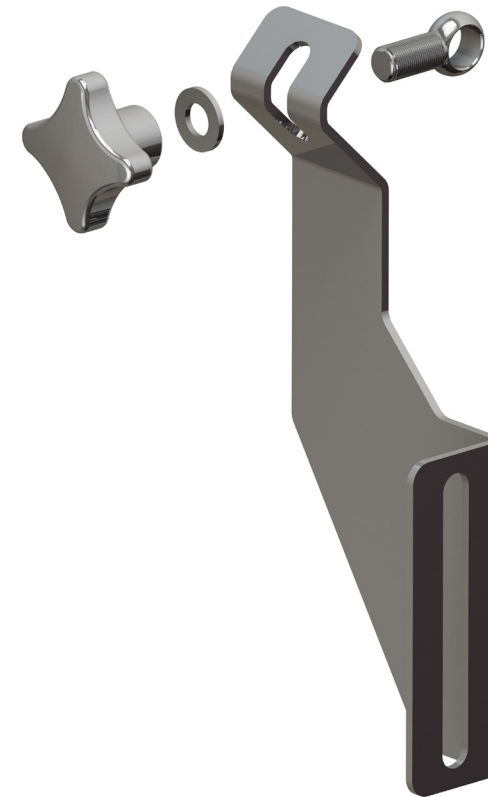

Stainless steel knob

Part	Article-Nr.	ØA
398	39830SK	12-13 (1/2 in)
398	39831SK	14
398	39832SK	16 (5/8 in)