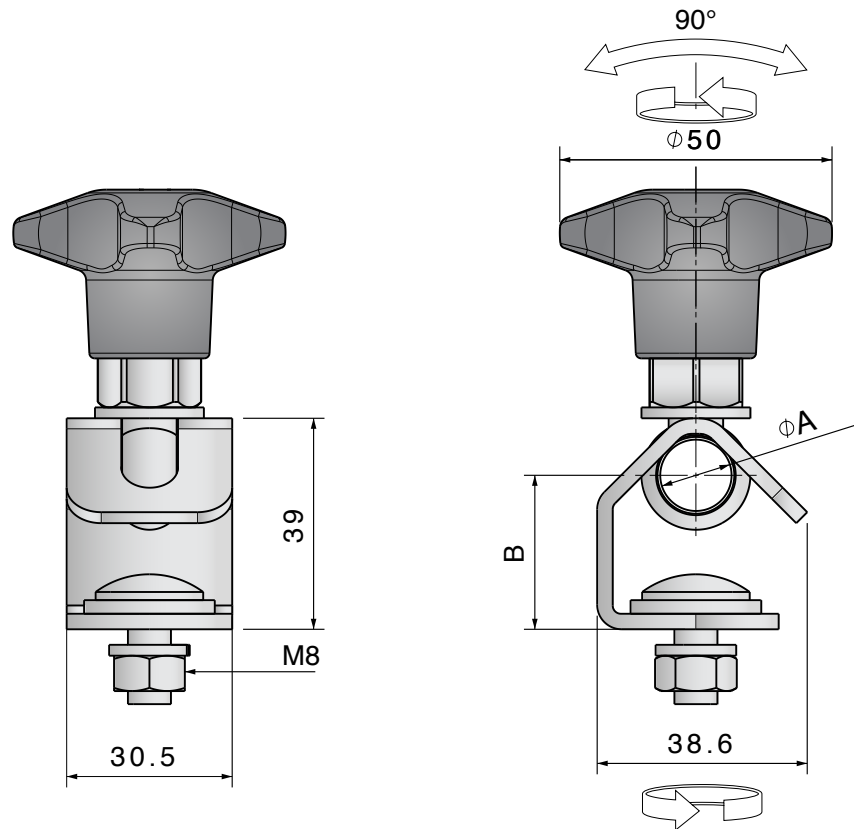

SIDE GUIDE BRACKETS

STAINLESS STEEL

Width 87 mm – Height 97 mm

Plastic knob

| Part | Article-Nr. | ØA |
|------|-------------|----------------|
| 398 | 39850 | 12-13 (1/2 in) |
| 398 | 39851 | 14 |
| 398 | 39852 | 16 (5/8 in) |

Stainless steel nut

| Part | Article-Nr. | ØA |
|------|-------------|----------------|
| 398 | 39850S | 12-13 (1/2 in) |
| 398 | 39851S | 14 |
| 398 | 39852S | 16 (5/8 in) |

SIDE GUIDE BRACKETS

STAINLESS STEEL - SWIVEL

Height 28 mm

Material:

- Body in stainless steel AISI 304
- Washer in stainless steel AISI 304
- Fixing system customizable

Advantages:

- Hygienic design
- High temperature resistant
- Corrosion resistant
- Easy to install

Dimensions expressed in millimeter

Stainless steel knob

| Part | Article-Nr. | ØA | B |
|------|-------------|----------------|------|
| 398 | 39845SK | 12-13 (1/2 in) | 29 |
| 398 | 39846SK | 14 | 27,5 |
| 398 | 39847SK | 16 (5/8 in) | 26 |