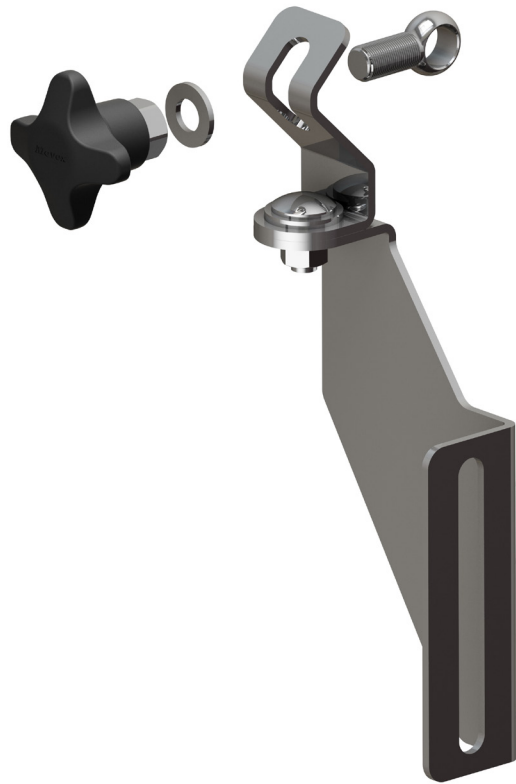

Dimensions expressed in millimeter

Stainless steel knob

| Part | Article-Nr. | ØA |
|------|-------------|----------------|
| 398 | 39850SK | 12-13 (1/2 in) |
| 398 | 39851SK | 14 |
| 398 | 39852SK | 16 (5/8 in) |

SIDE GUIDE BRACKETS

STAINLESS STEEL

Width 87 mm – Height 97 mm

Plastic knob

| Part | Article-Nr. | ØA |
|------|-------------|----------------|
| 398 | 39850 | 12-13 (1/2 in) |
| 398 | 39851 | 14 |
| 398 | 39852 | 16 (5/8 in) |