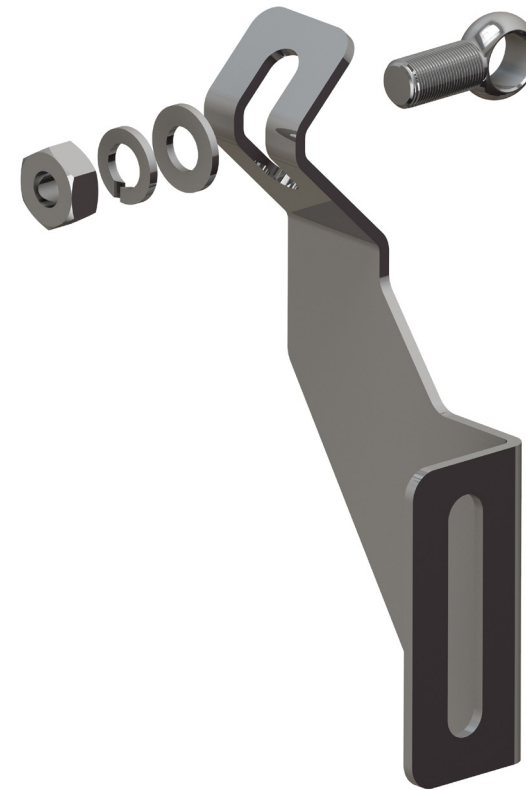

SIDE GUIDE BRACKETS

STAINLESS STEEL

Width 77,5 mm – Height 64 mm

Plastic knob

| Part | Article-Nr. | ØA |
|------|-------------|----------------|
| 398 | 39820 | 12-13 (1/2 in) |
| 398 | 39821 | 14 |
| 398 | 39822 | 16 (5/8 in) |

Stainless steel nut

| Part | Article-Nr. | ØA |
|------|-------------|----------------|
| 398 | 39820S | 12-13 (1/2 in) |
| 398 | 39821S | 14 |
| 398 | 39822S | 16 (5/8 in) |

SIDE GUIDE BRACKETS

STAINLESS STEEL

Width 94 mm – Height 97 mm

Material:

- Body in stainless steel AISI 304
- Washer in stainless steel AISI 304
- Fixing system customizable

Advantages:

- Hygienic design
- High temperature resistant
- Corrosion resistant
- Easy to install