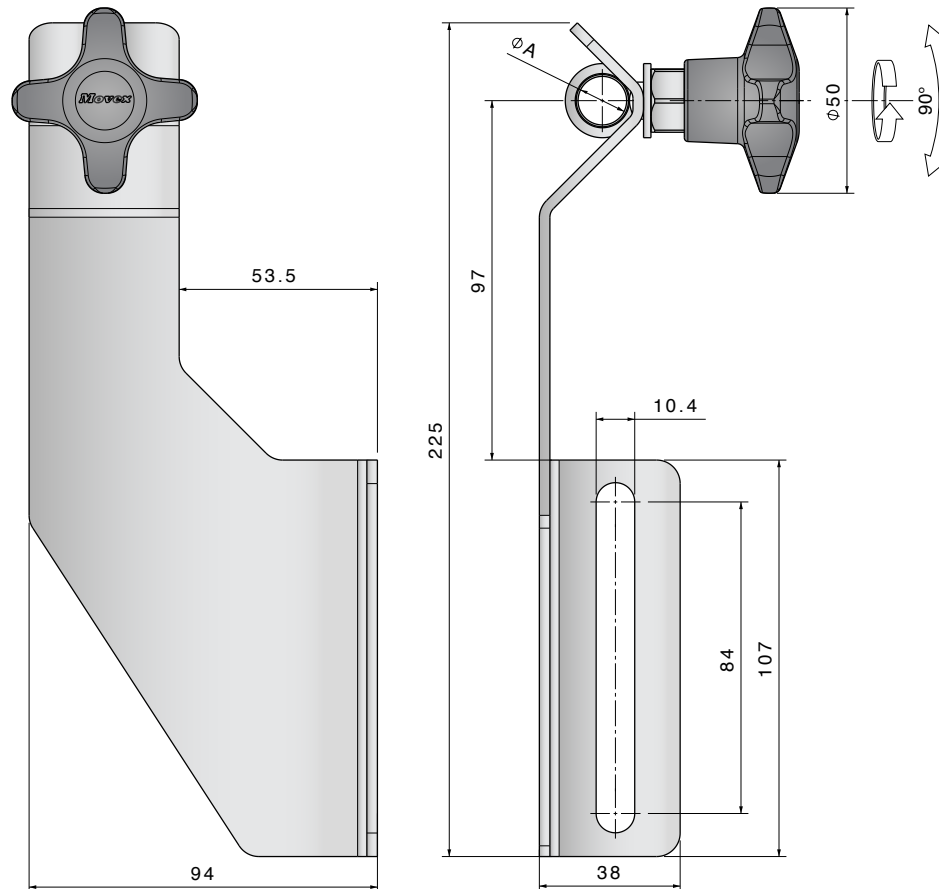

Width 60 mm – Height 64 mm

Plastic knob

| Part | Article-Nr. | ØA |
|------|-------------|----------------|
| 398 | 39810 | 12-13 (1/2 in) |
| 398 | 39811 | 14 |
| 398 | 39812 | 16 (5/8 in) |

Stainless steel nut

SIDE GUIDE BRACKETS

STAINLESS STEEL

Width 77,5 mm – Height 64 mm

Plastic knob

| Part | Article-Nr. | ØA |
|------|-------------|----------------|
| 398 | 39820 | 12-13 (1/2 in) |
| 398 | 39821 | 14 |
| 398 | 39822 | 16 (5/8 in) |

Stainless steel nut

| Part | Article-Nr. | ØA |
|------|-------------|----------------|
| 398 | 39820S | 12-13 (1/2 in) |
| 398 | 39821S | 14 |
| 398 | 39822S | 16 (5/8 in) |

SIDE GUIDE BRACKETS

STAINLESS STEEL

Width 94 mm – Height 97 mm

Material:

- Body in stainless steel AISI 304
- Washer in stainless steel AISI 304
- Fixing system customizable

Advantages:

- Hygienic design
- High temperature resistant
- Corrosion resistant
- Easy to install