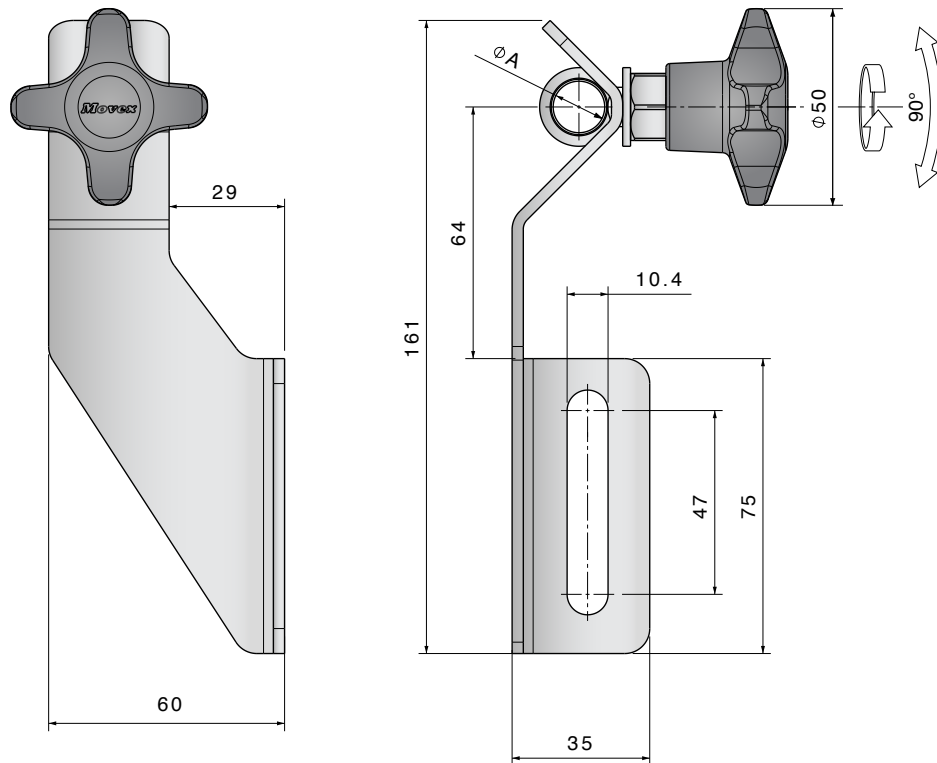

SIDE GUIDE BRACKETS

STAINLESS STEEL

Width 60 mm – Height 64 mm

Material:

- Body in stainless steel AISI 304
- Washer in stainless steel AISI 304
- Fixing system customizable

Advantages:

- Hygienic design
- High temperature resistant
- Corrosion resistant
- Easy to install

Dimensions expressed in millimeter