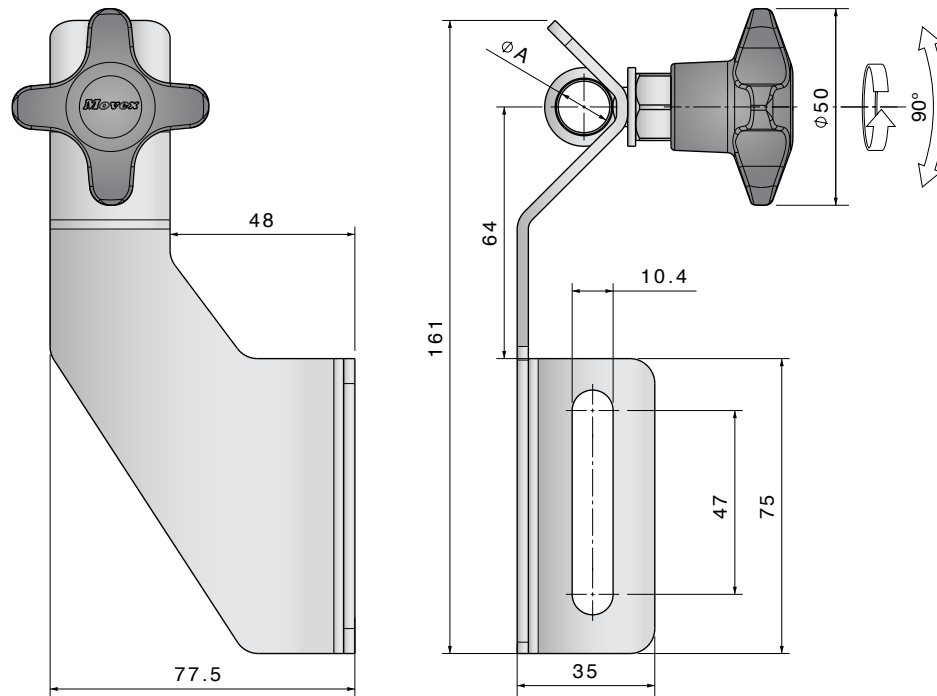

Width 60 mm – Height 64 mm

Plastic knob

| Part | Article-Nr. | ØA |
|------|-------------|----------------|
| 398 | 39810 | 12-13 (1/2 in) |
| 398 | 39811 | 14 |
| 398 | 39812 | 16 (5/8 in) |

Stainless steel nut

| Part | Article-Nr. | ØA |
|------|-------------|----------------|
| 398 | 39810S | 12-13 (1/2 in) |
| 398 | 39811S | 14 |
| 398 | 39812S | 16 (5/8 in) |

SIDE GUIDE BRACKETS

STAINLESS STEEL

Width 77,5 mm – Height 64 mm

Dimensions expressed in millimeter

Stainless steel knob

| Part | Article-Nr. | ϕA |
|------|-------------|----------------|
| 398 | 39820SK | 12-13 (1/2 in) |
| 398 | 39821SK | 14 |
| 398 | 39822SK | 16 (5/8 in) |

SIDE GUIDE BRACKETS

STAINLESS STEEL

Width 77,5 mm – Height 64 mm

Plastic knob

| Part | Article-Nr. | ØA |
|------|-------------|----------------|
| 398 | 39820 | 12-13 (1/2 in) |
| 398 | 39821 | 14 |
| 398 | 39822 | 16 (5/8 in) |