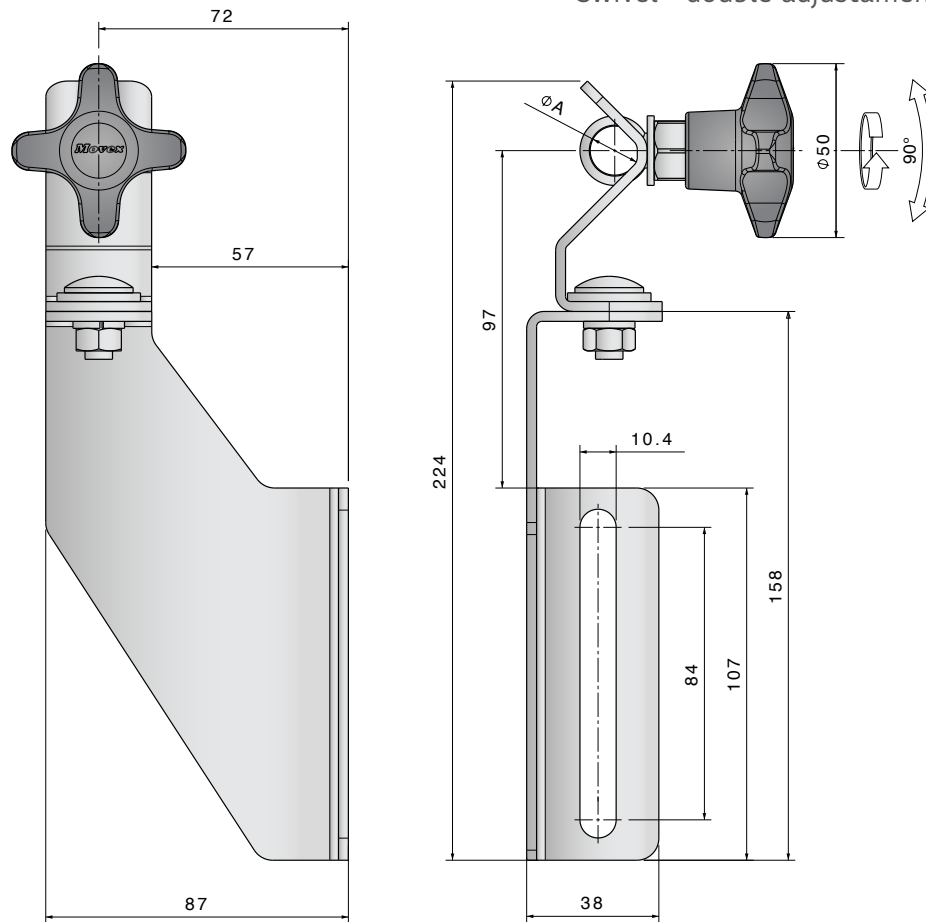

SIDE GUIDE BRACKETS

STAINLESS STEEL

Width 87 mm – Height 97 mm

Material:

- Body in stainless steel AISI 304
- Washer in stainless steel AISI 304
- Fixing system customizable

Advantages:

- Hygienic design
- High temperature resistant
- Corrosion resistant
- Easy to install
- Swivel – double adjustment

Dimensions expressed in millimeter

Stainless steel knob

| Part | Article-Nr. | ØA |
|------|-------------|----------------|
| 398 | 39850SK | 12-13 (1/2 in) |
| 398 | 39851SK | 14 |
| 398 | 39852SK | 16 (5/8 in) |

SIDE GUIDE BRACKETS

STAINLESS STEEL

Width 87 mm – Height 97 mm

Plastic knob

| Part | Article-Nr. | ØA |
|------|-------------|----------------|
| 398 | 39850 | 12-13 (1/2 in) |
| 398 | 39851 | 14 |
| 398 | 39852 | 16 (5/8 in) |