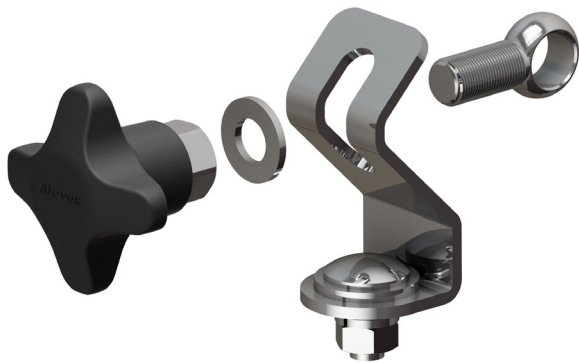

SIDE GUIDE BRACKETS

STAINLESS STEEL - SWIVEL

Height 46 mm

Material:

- Body in stainless steel AISI 304
- Washer in stainless steel AISI 304
- Fixing system customizable

Advantages:

- Hygienic design
- High temperature resistant
- Corrosion resistant
- Easy to install

Dimensions expressed in millimeter

Stainless steel knob

| Part | Article-Nr. | ϕA |
|------|-------------|----------------|
| 398 | 39855SK | 12-13 (1/2 in) |
| 398 | 39856SK | 14 |
| 398 | 39857SK | 16 (5/8 in) |

SIDE GUIDE BRACKETS

STAINLESS STEEL - SWIVEL

Height 46 mm

Plastic knob

| Part | Article-Nr. | ØA |
|------|-------------|----------------|
| 398 | 39855 | 12-13 (1/2 in) |
| 398 | 39856 | 14 |
| 398 | 39857 | 16 (5/8 in) |