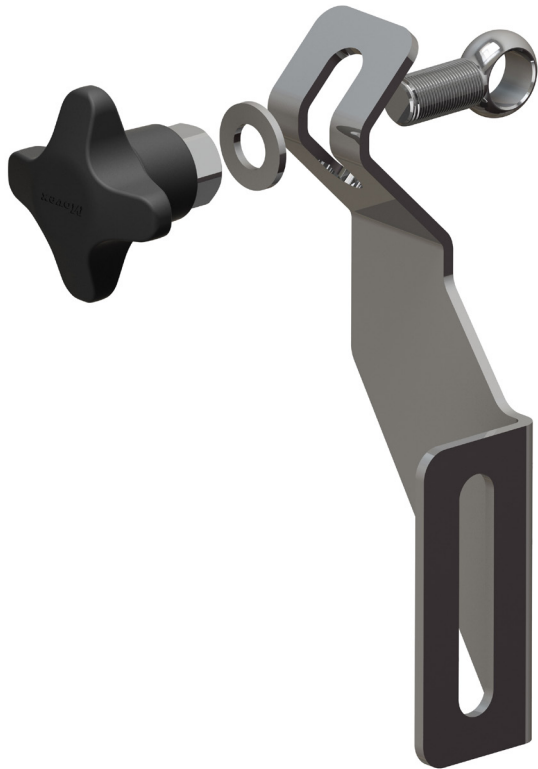

Stainless steel knob

| Part | Article-Nr. | ØA |
|------|-------------|----------------|
| 398 | 39810SK | 12-13 (1/2 in) |
| 398 | 39811SK | 14 |
| 398 | 39812SK | 16 (5/8 in) |

SIDE GUIDE BRACKETS

STAINLESS STEEL

Width 60 mm – Height 64 mm

Plastic knob

| Part | Article-Nr. | ØA |
|------|-------------|----------------|
| 398 | 39810 | 12-13 (1/2 in) |
| 398 | 39811 | 14 |
| 398 | 39812 | 16 (5/8 in) |

Stainless steel nut